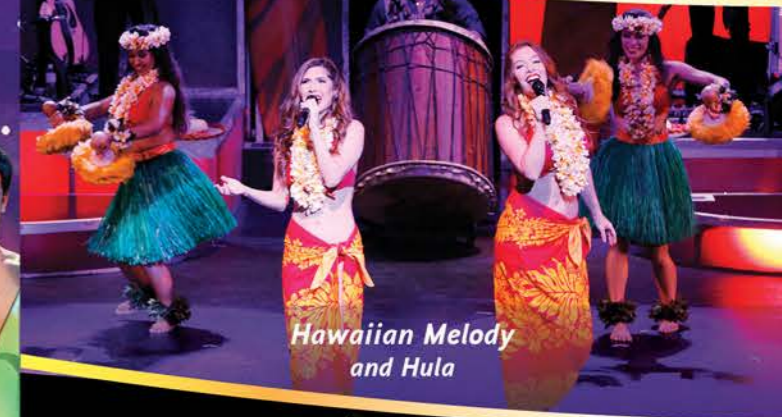

HAWAIIAN JOURNEY®

Rockin' Music of Hawaii
by Oahu's Top Musicians

Hawaiian Songs for All Ages
from Popular Movies

IN WAIKIKI

Brand New Show at Rock-A-Hula®!

A "Hawaiian Journey" takes you from the "Boat Days" in the 1920s, Elvis in Hawaii during the 1950s to the current era through music and dance.

Ask for our other top rated activities & dinings!

DOLPHIN STAR
Meet Wild Dolphin!

HAWAII'S #1

SUNSET CRUISE

Celebrating
8
YEARS
OF ALOHA!

808-629-SHOW (7469) ★ RockAHulaHawaii.com

WAIKIKI'S BIGGEST®

DINNER SHOW

New Show!

NEW SHOW!

Hawaiian Melody
and Hula

Fire Knife Dance
Mesmerizing!

LARGEST CAST

Rock-A-Hula™

WAIKIKI'S
BIGGEST SHOW®

TripAdvisor 4.5!