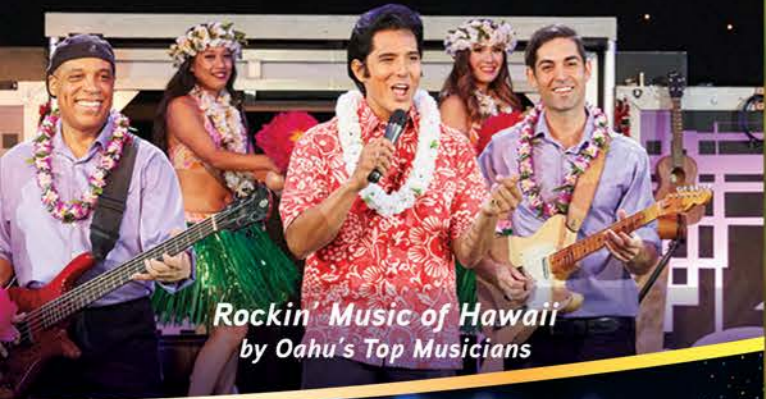

HAWAIIAN JOURNEY®

Rockin' Music of Hawaii
by Oahu's Top Musicians

Hawaiian Songs for All Ages
from Popular Movies

IN WAIKIKI

Brand New Show at Rock-A-Hula®!

A "Hawaiian Journey" takes you from the "Boat Days" in the 1920s, Elvis in Hawaii during the 1950s to the current era through music and dance.

New Show!

NEW SHOW!

Hawaiian Melody
and Hula

Fire Knife Dance
Mesmerizing!

LARGEST CAST

Rock-A-Hula™

WAIKIKI'S
BIGGEST SHOW®

TripAdvisor 4.5!