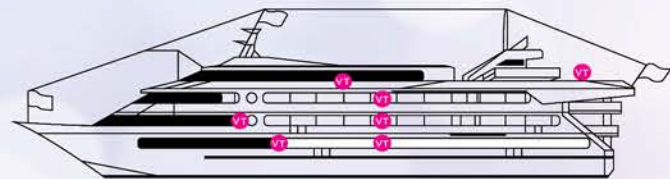

### STAR OF HONOLULU™

Hawaii's #1 Cruise®

Capacity: 1,500 persons &  
Virtual Tour: [StarofHonolulu.com/virtualtour](http://StarofHonolulu.com/virtualtour)