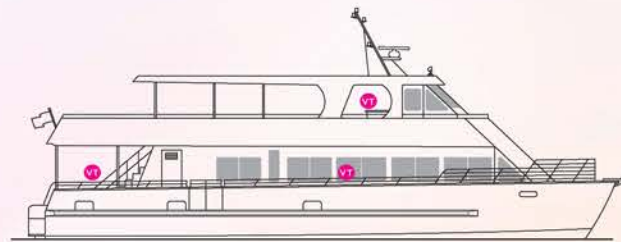

DOLPHIN STAR™

Meet Wild Dolphin®

Capacity: 149 persons
Virtual Tour: Dolphin-Star.com/virtualtour