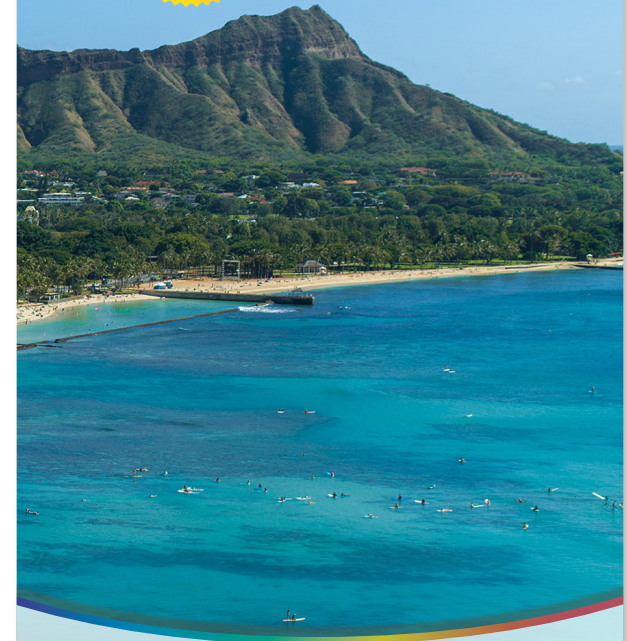

HOW TO BOOK SCHOOL GROUPS

Ask about the activities we offer for School Groups by calling our Reservations at **808-983-7827** or emailing **info@starofhonolulu.com**. We will reply within 24 hours.

.....

BOOKING REQUEST

School _____

Date ____/____/____

Student Count _____ Adult Count _____

☐ _____
_____

☐ _____
_____

☐ _____
_____

CONTACT INFO

Teacher / Contact _____

Phone _____ Fax _____

E-mail _____

Phone / Cell _____
(where you can be reached on day of event)

Signature _____

Date Submitted ____/____/____

.....

All deposits are non-refundable. Payment terms:

- 10% deposit due for confirmation
- 40% deposit due 15 days prior
- Balance due 72 hours prior
- For 100+ group, please inquire.

10585 DOUBLE R BOULEVARD • RENO, NEVADA 89521

School Groups

.....

One-Stop Hawaii Shop® 2019

STARS of PARADISE™
TOURS & ATTRACTIONS

Where Fun Begins®